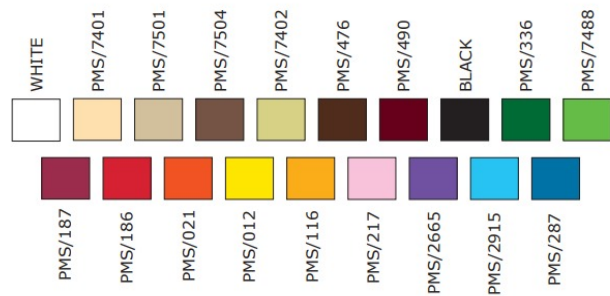

Tool costs 165,00 €

From 5.000m on:
Printing colour available according to pantone

Flatscreen print metallic silver/gold on taffeta ribbon wired French Kiss 4099.

Width	Quantity	€/ 50m roll
15 mm	1.000 m	17,95
25 mm	1.000 m	19,95
40 mm	1.000 m	21,95
15 mm	5.000 m	15,95
25 mm	5.000 m	17,95
40 mm	5.000 m	19,95

Relief print metallic silver/gold on taffeta ribbon wired French Kiss 4099.

Width	Quantity	€/ 50m roll
15 mm	1.000 m	18,95
25 mm	1.000 m	20,95
40 mm	1.000 m	22,95
15 mm	5.000 m	16,95
25 mm	5.000 m	18,95
40 mm	5.000 m	20,95