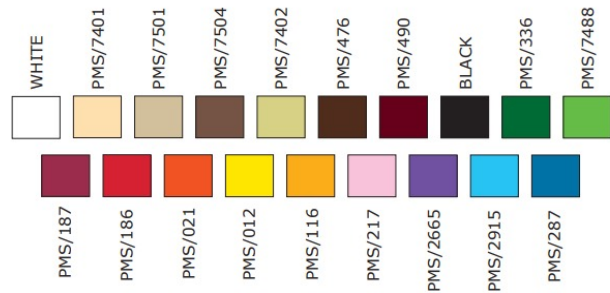

Relief print color on double faced satin ribbon Satina 4972.

Width	Quantity	€/ 50m roll
10 mm	1.000 m	13,95
15 mm	1.000 m	14,95
25 mm	1.000 m	15,95
40 mm	1.000 m	17,95
10 mm	5.000 m	11,95
15 mm	5.000 m	12,95
25 mm	5.000 m	13,95
40 mm	5.000 m	15,95